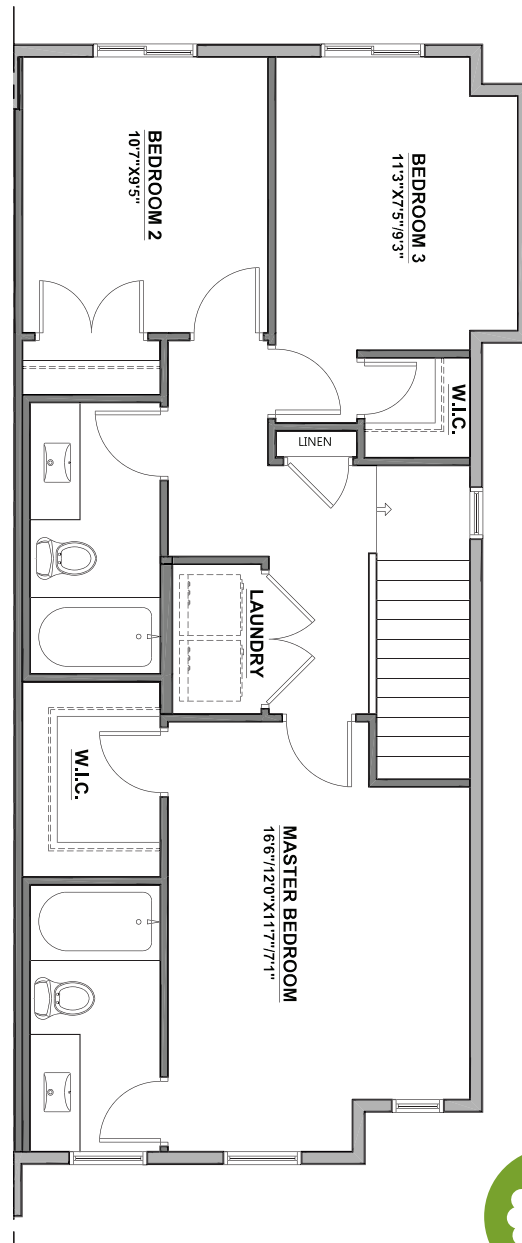

# UPTOWN

Residential

2762 CHOKECHERRY PLACE SW

1517 SQ. FT.

MAIN FLOOR  
783 SQ. FT.

UPPER FLOOR  
734 SQ. FT.

THE ORCHARDS  
at Ellerslie

780-650-1111