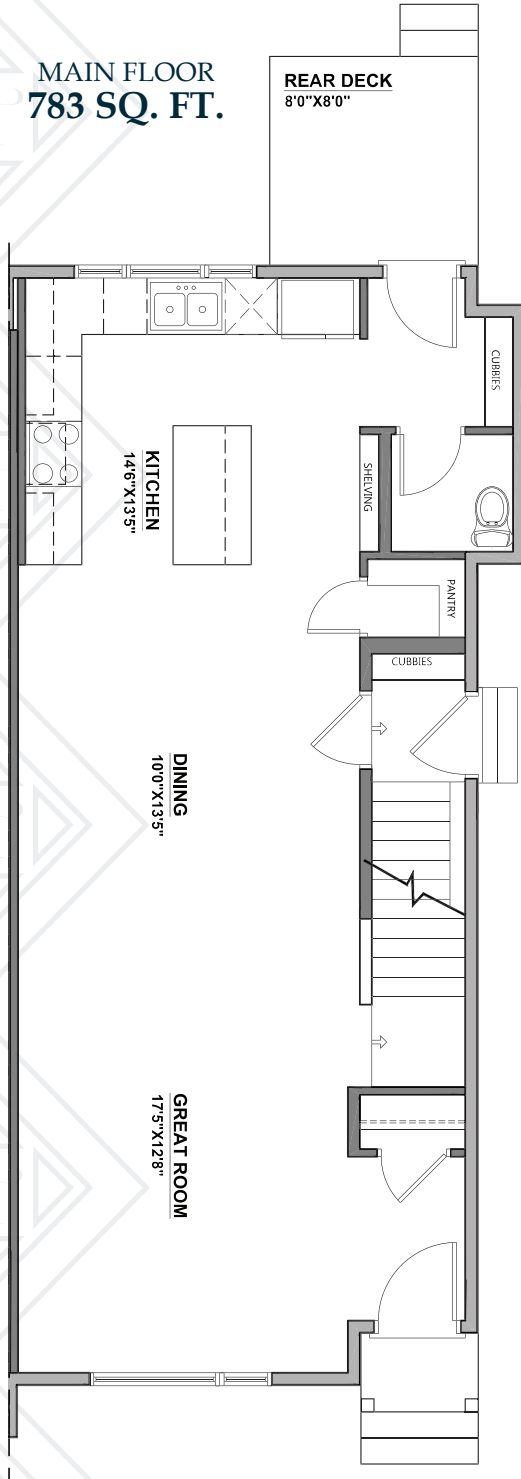

# UPTOWN

Residential

2762 CHOKECHERRY PLACE SW

1517 SQ. FT.

MAIN FLOOR  
783 SQ. FT.

UPPER FLOOR  
734 SQ. FT.

THE ORCHARDS  
at Ellerslie

780-650-1111