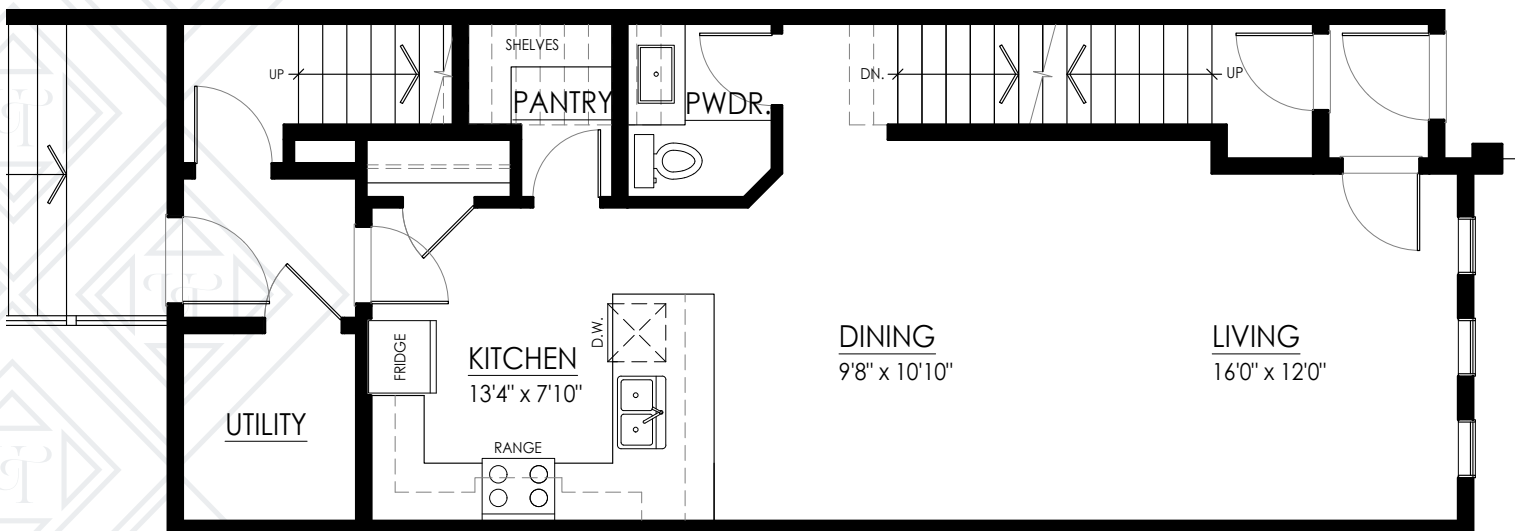

UPTOWN

Residential

LOWER SUITE

553 PATERSON WAY

1377 SQ. FT.

BASEMENT FLOOR
686 SQ. FT.

MAIN FLOOR
691 SQ. FT.

780-650-1111