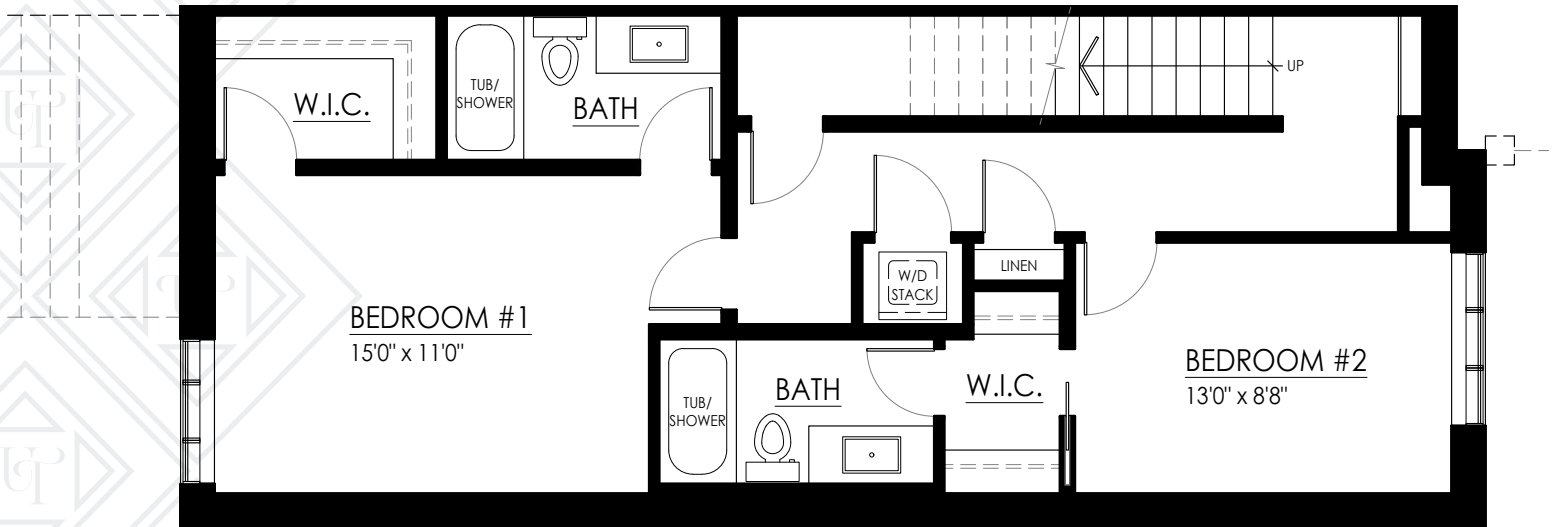

UPTOWN

Residential

LOWER SUITE

553 PATERSON WAY

1377 SQ. FT.

BASEMENT FLOOR
686 SQ. FT.

MAIN FLOOR
691 SQ. FT.

780-650-1111