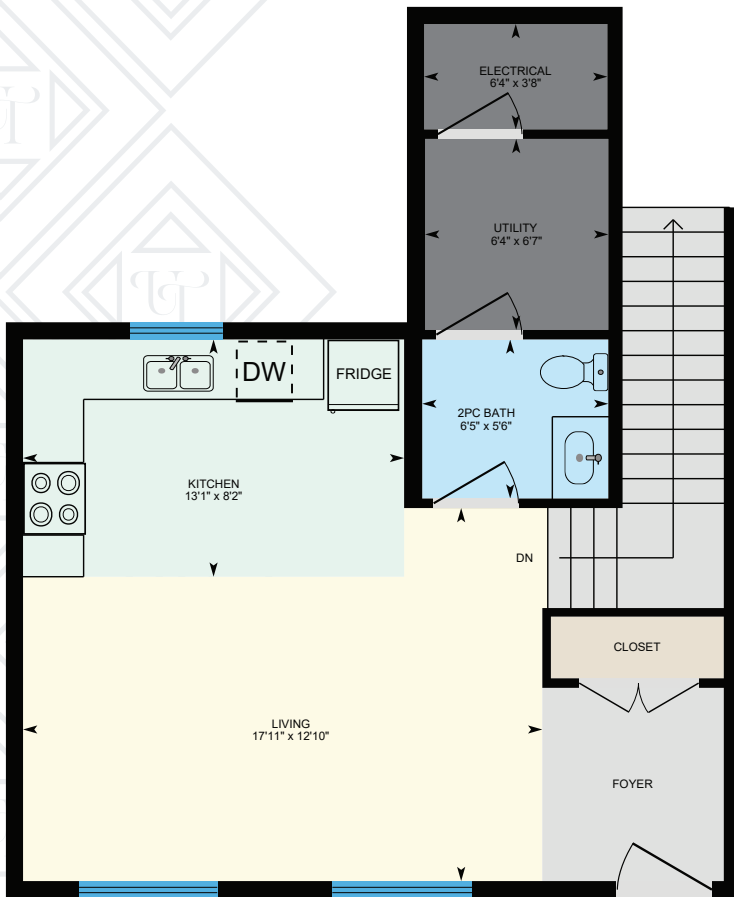

UPTOWN

Residential

LOWER SUITE

#3, 1025 PAISLEY DR SW

1030 SQ. FT.

MAIN FLOOR
537 SQ. FT.

BEDROOM FLOOR
493 SQ. FT.

780-650-1111