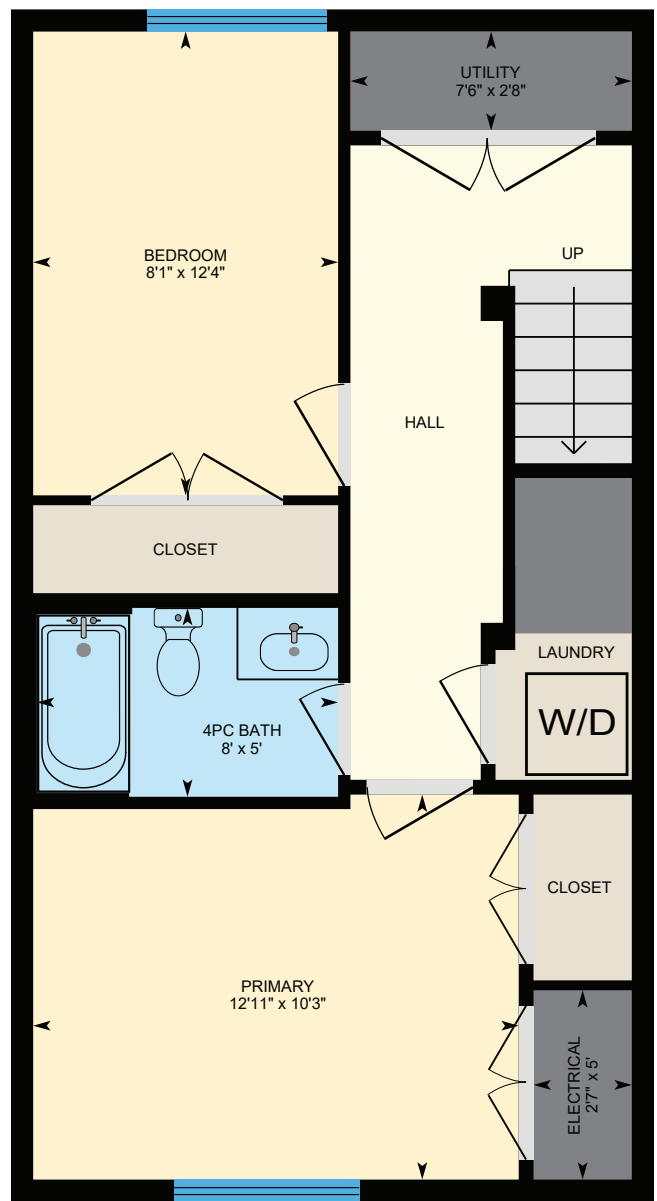

# UPTOWN

Residential

LOWER SUITE

#9, 1025 PAISLEY DR SW

975 SQ. FT.

MAIN FLOOR  
490 SQ. FT.

BEDROOM FLOOR  
485 SQ. FT.

780-650-1111