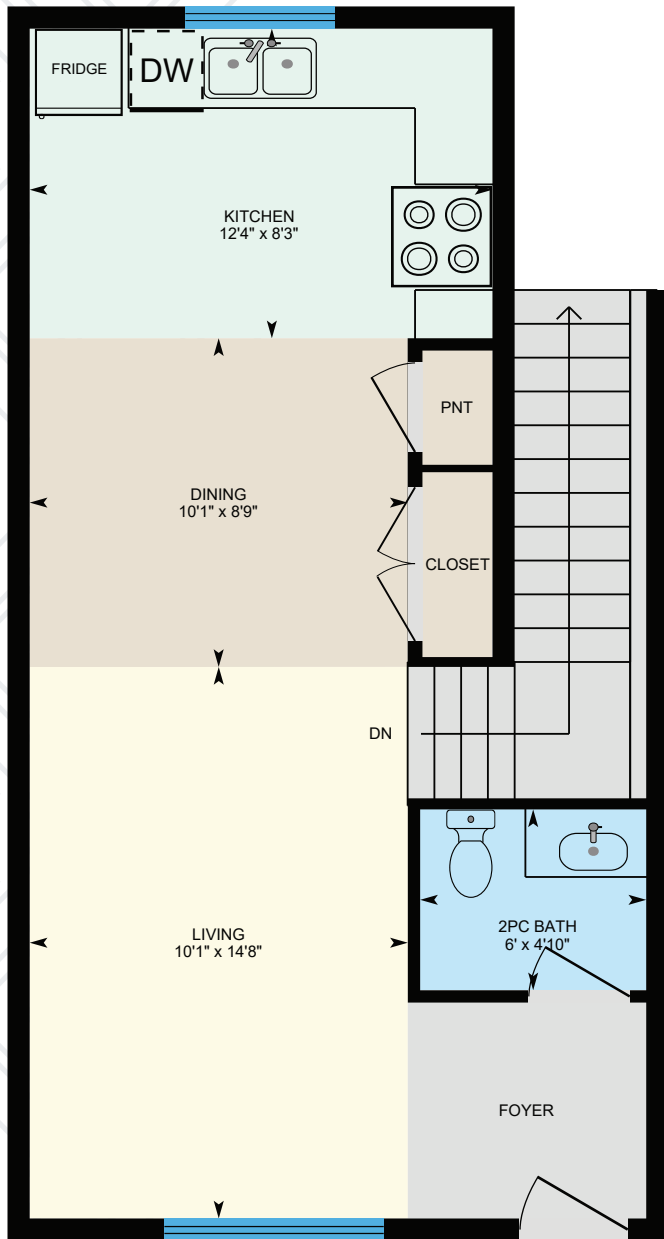

# UPTOWN

Residential

LOWER SUITE

#9, 1025 PAISLEY DR SW

975 SQ. FT.

MAIN FLOOR  
490 SQ. FT.

BEDROOM FLOOR  
485 SQ. FT.

780-650-1111