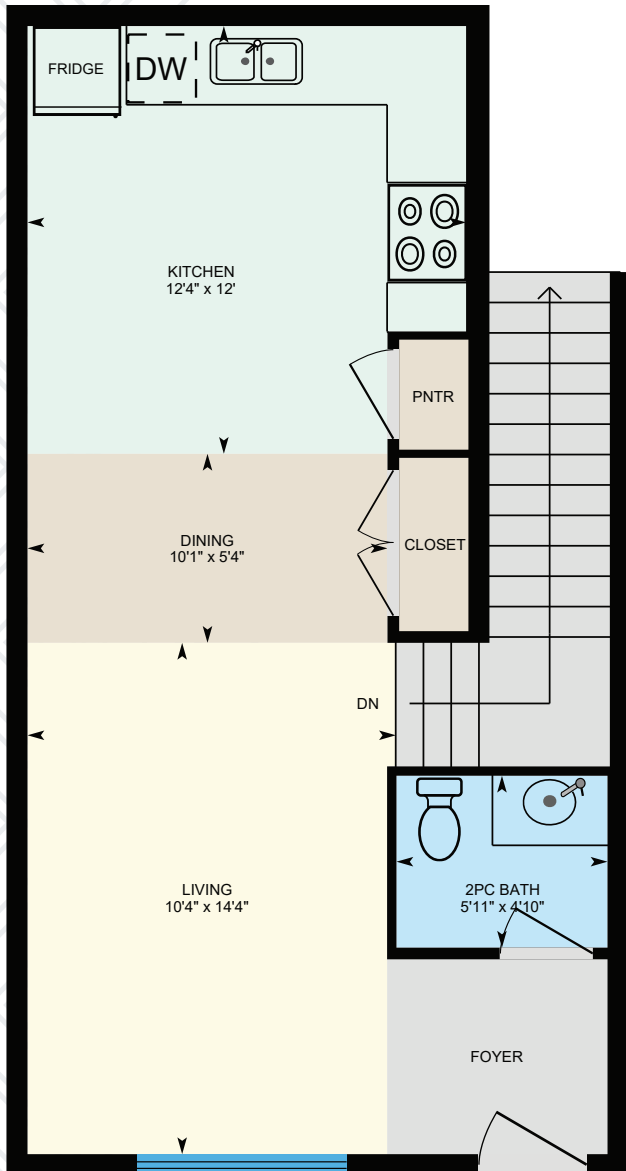

# UPTOWN

Residential

LOWER SUITE

#7, 1025 PAISLEY DR SW

989 SQ. FT.

MAIN FLOOR  
488 SQ. FT.

BEDROOM FLOOR  
501 SQ. FT.

780-650-1111