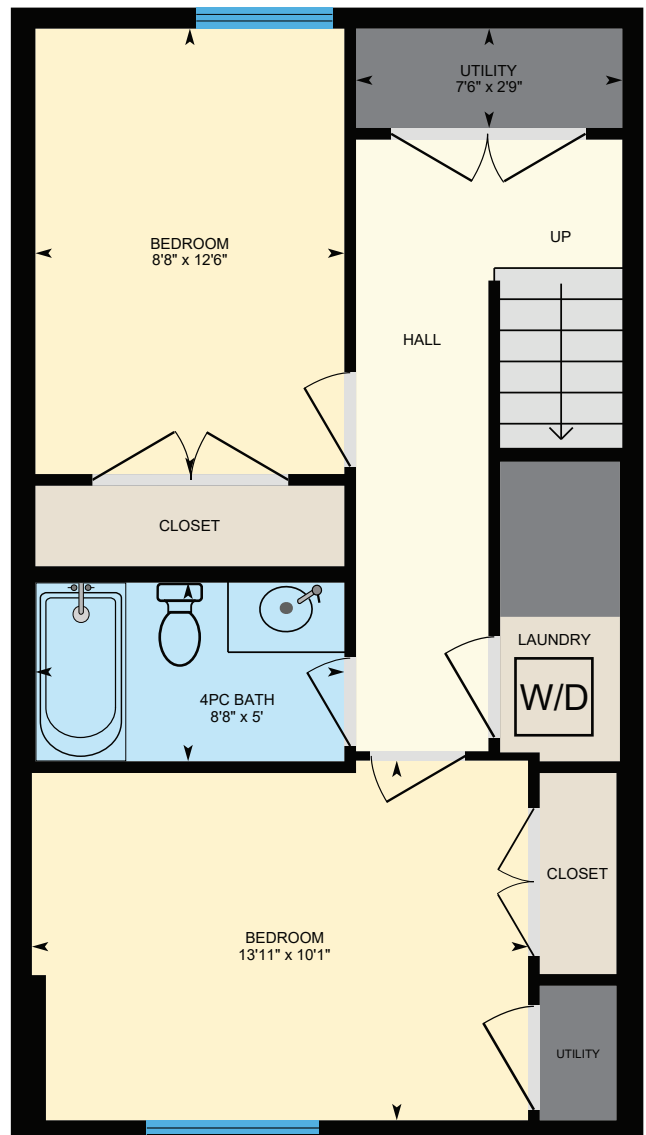

# UPTOWN

Residential

LOWER SUITE

#7, 1025 PAISLEY DR SW

989 SQ. FT.

MAIN FLOOR  
488 SQ. FT.

BEDROOM FLOOR  
501 SQ. FT.

780-650-1111