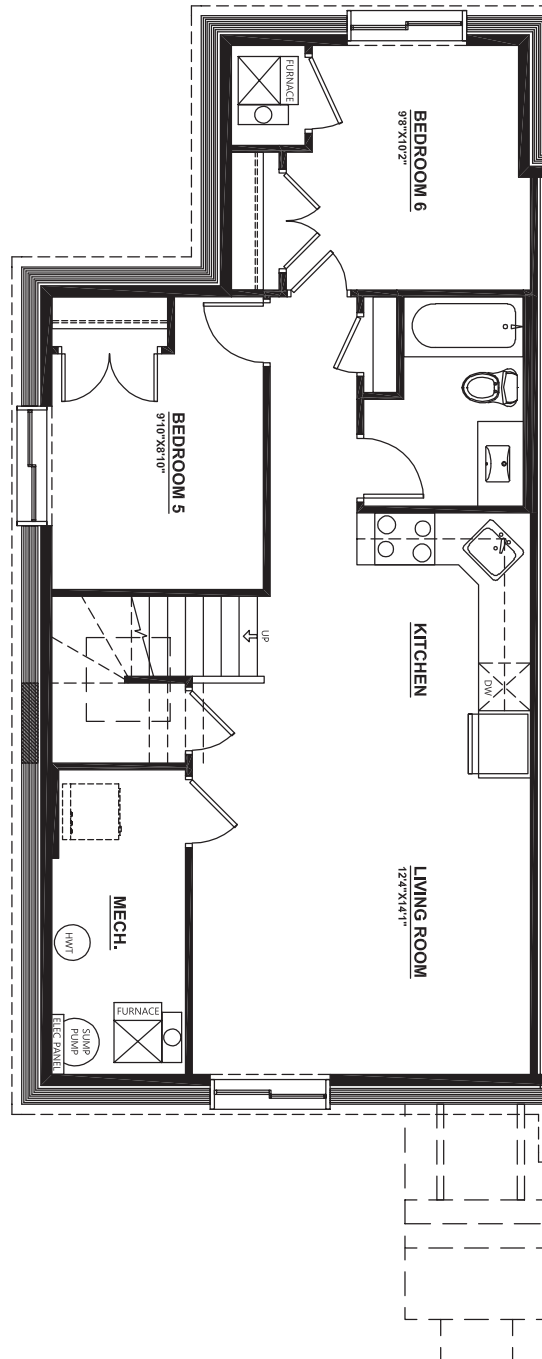

UPTOWN

Residential

BASEMENT SUITE

2704 CHOKECHERRY PLACE SW

751 SQ. FT.

BASEMENT FLOOR
751 SQ. FT.

780-650-1111

RENT@RENTUPTOWN.CA