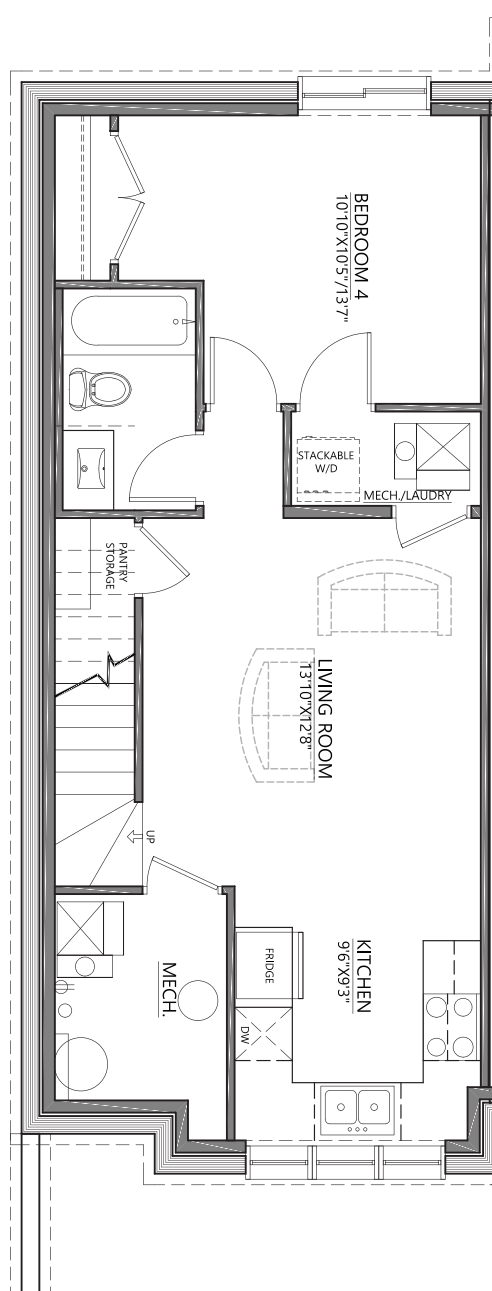

UPTOWN

Residential

BASEMENT SUITE

2756 CHOKECHERRY PLACE SW

545 SQ. FT.

BASEMENT FLOOR
545 SQ. FT.

THE ORCHARDS
at Ellerslie

780-650-1111