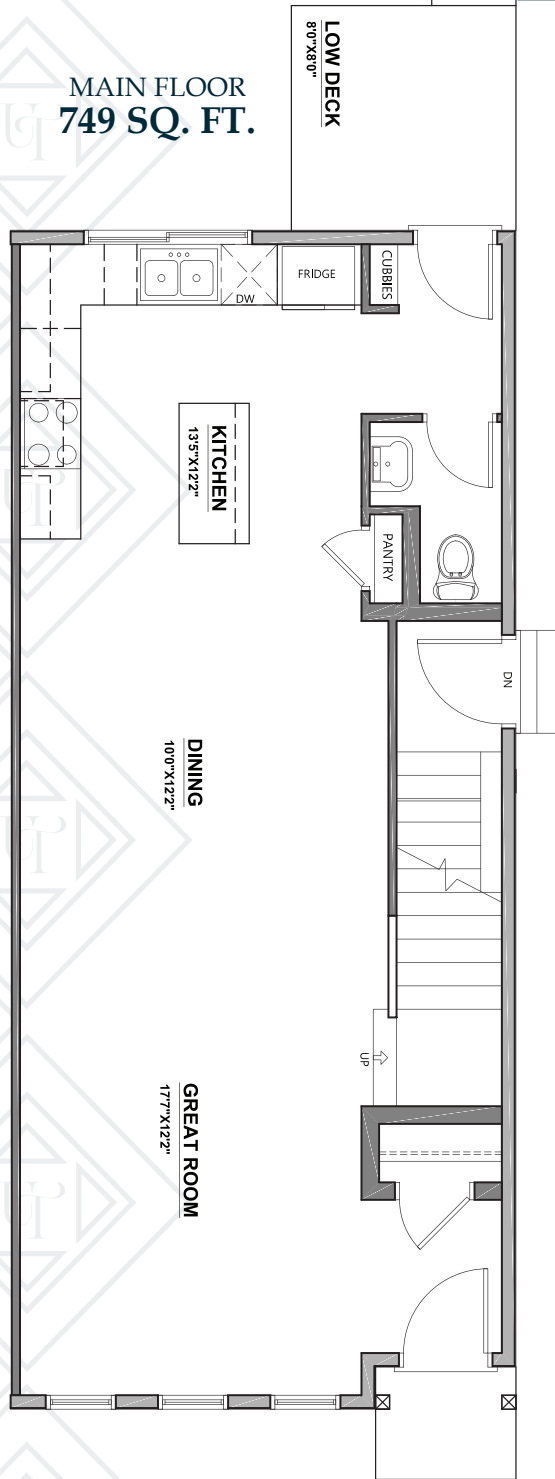

UPTOWN

Residential

2712 CHOKECHERRY PLACE SW

1456 SQ. FT.

THE ORCHARDS
at Ellerslie

780-650-1111

RENT@RENTUPTOWN.CA

RENTUPTOWN.CA