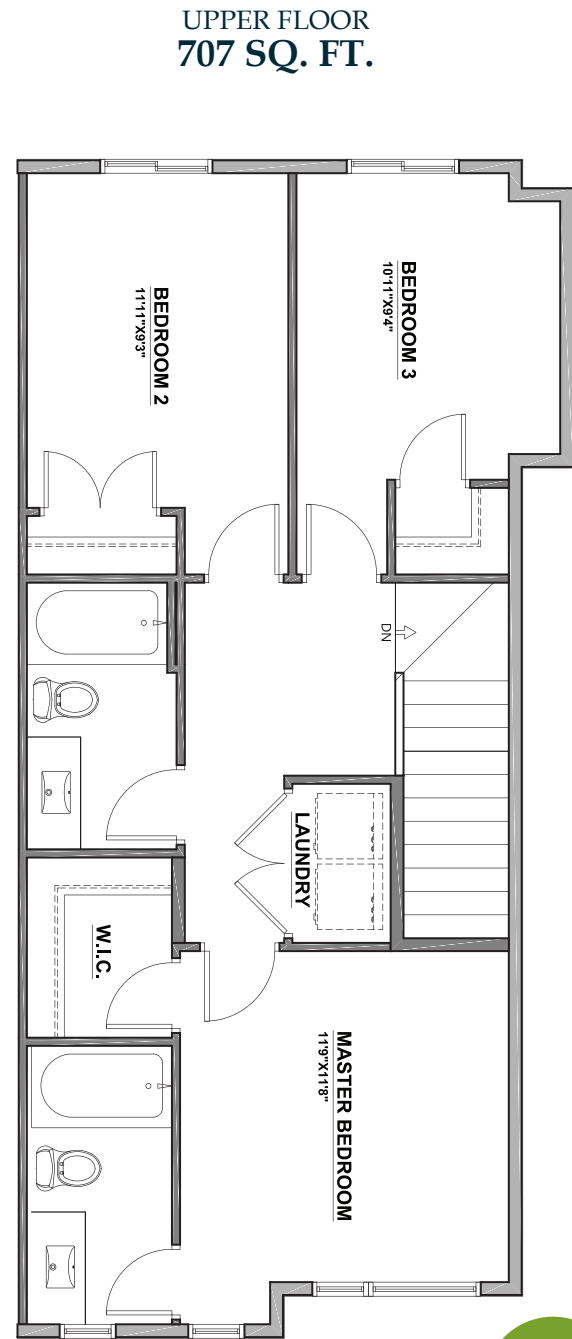

UPTOWN

Residential

2712 CHOKECHERRY PLACE SW

1456 SQ. FT.

THE ORCHARDS
at Ellerslie

780-650-1111

RENT@RENTUPTOWN.CA

RENTUPTOWN.CA