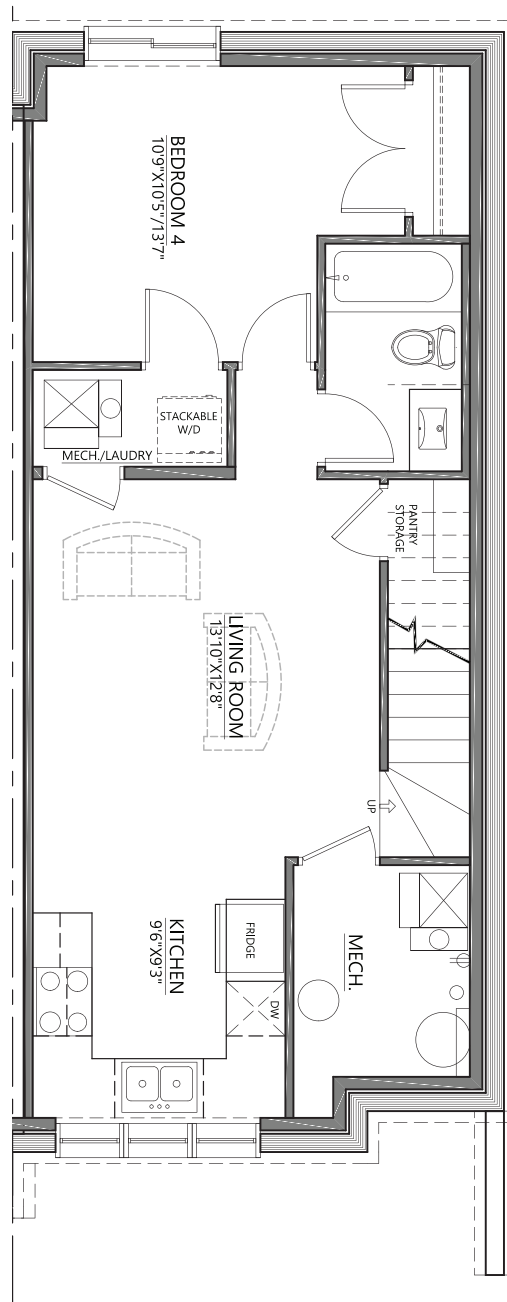

# UPTOWN

Residential

BASEMENT SUITE

2758 CHOKECHERRY PLACE SW

545 SQ. FT.

BASEMENT FLOOR  
545 SQ. FT.

THE ORCHARDS  
at Ellerslie

780-650-1111