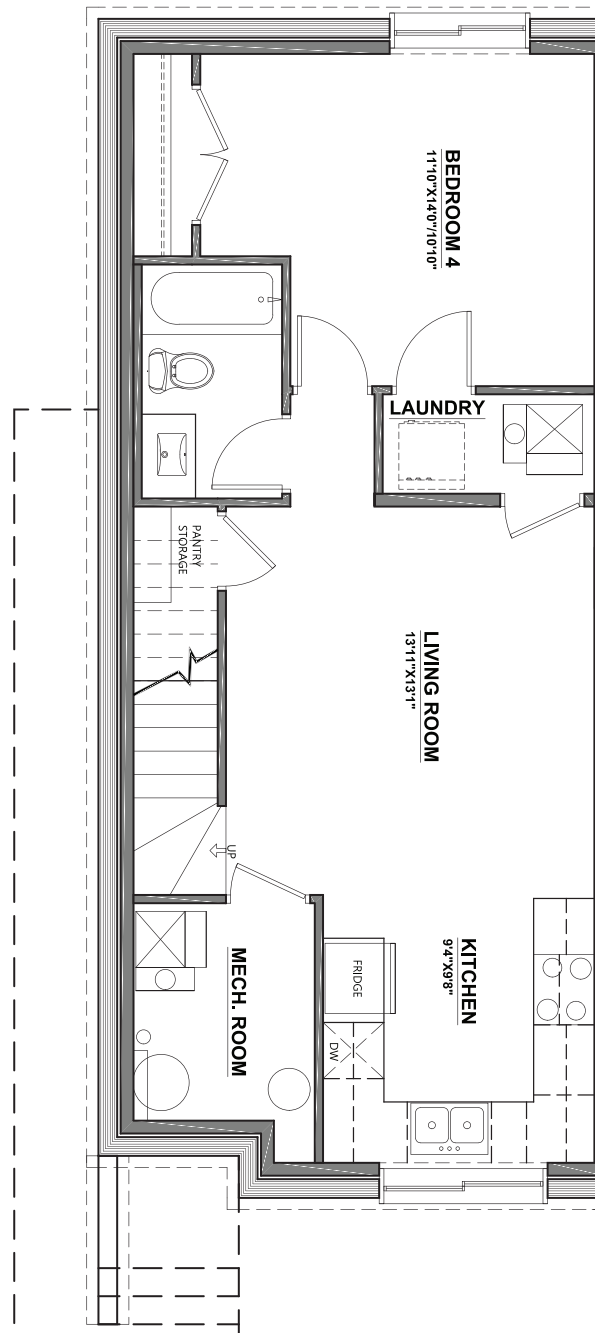

UPTOWN

Residential

BASEMENT SUITE

2714 CHOKECHERRY PLACE SW

579 SQ. FT.

BASEMENT FLOOR
579 SQ. FT.

THE ORCHARDS
at Ellerslie

780-650-1111