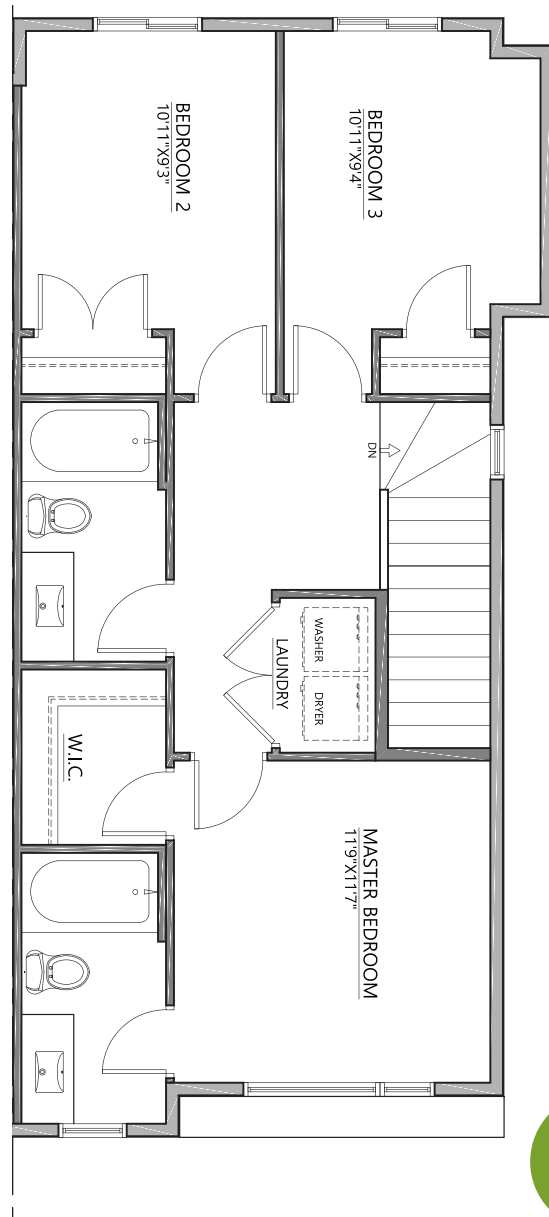

# UPTOWN

Residential

2758 CHOKECHERRY PLACE SW

1469 SQ. FT.

MAIN FLOOR  
731 SQ. FT.

UPPER FLOOR  
738 SQ. FT.

THE ORCHARDS  
at Ellerslie

780-650-1111