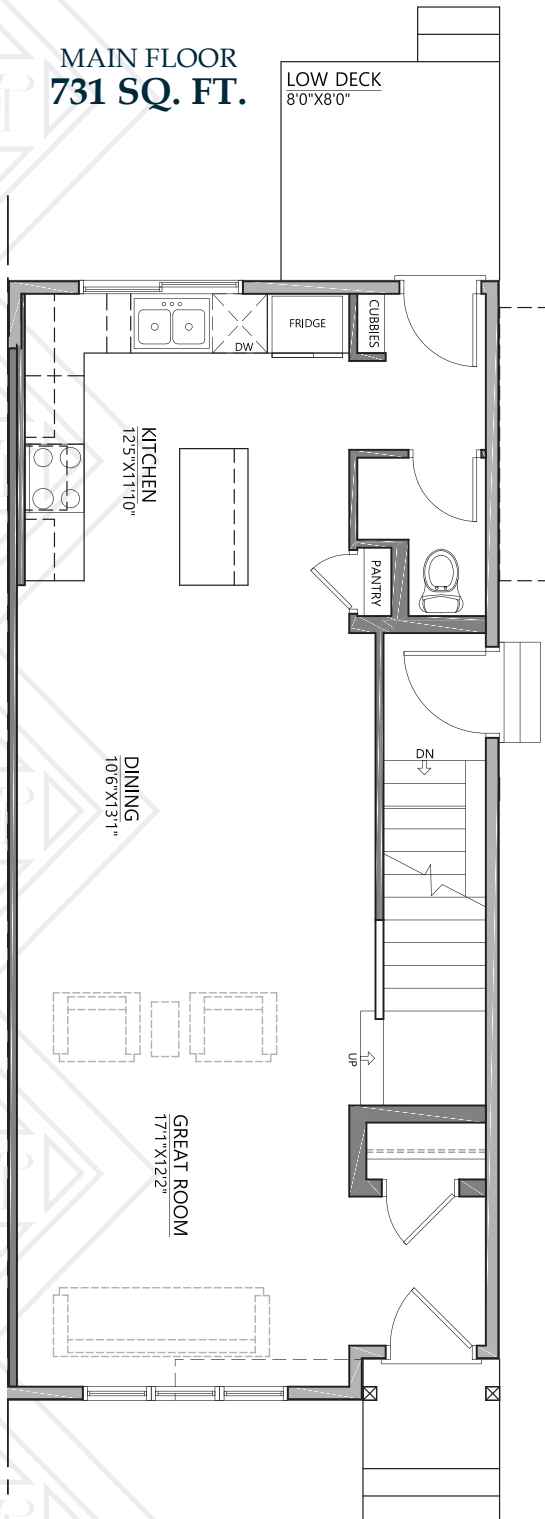

# UPTOWN

Residential

2758 CHOKECHERRY PLACE SW

1469 SQ. FT.

MAIN FLOOR  
731 SQ. FT.

UPPER FLOOR  
738 SQ. FT.

THE ORCHARDS  
at Ellerslie

780-650-1111