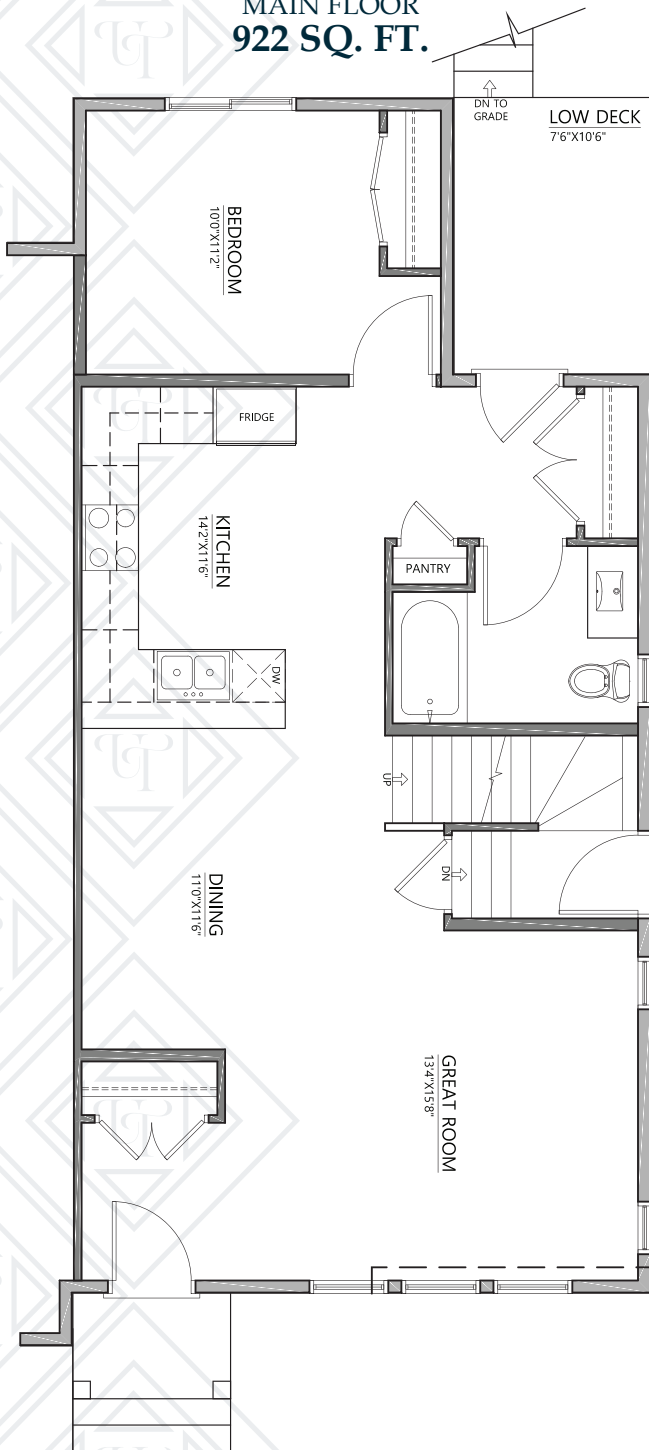

# UPTOWN

Residential

2722 CHOKECHERRY PLACE SW

1773 SQ. FT.

MAIN FLOOR  
922 SQ. FT.

UPPER FLOOR  
851 SQ. FT.

THE ORCHARDS  
at Ellerslie

780-650-1111