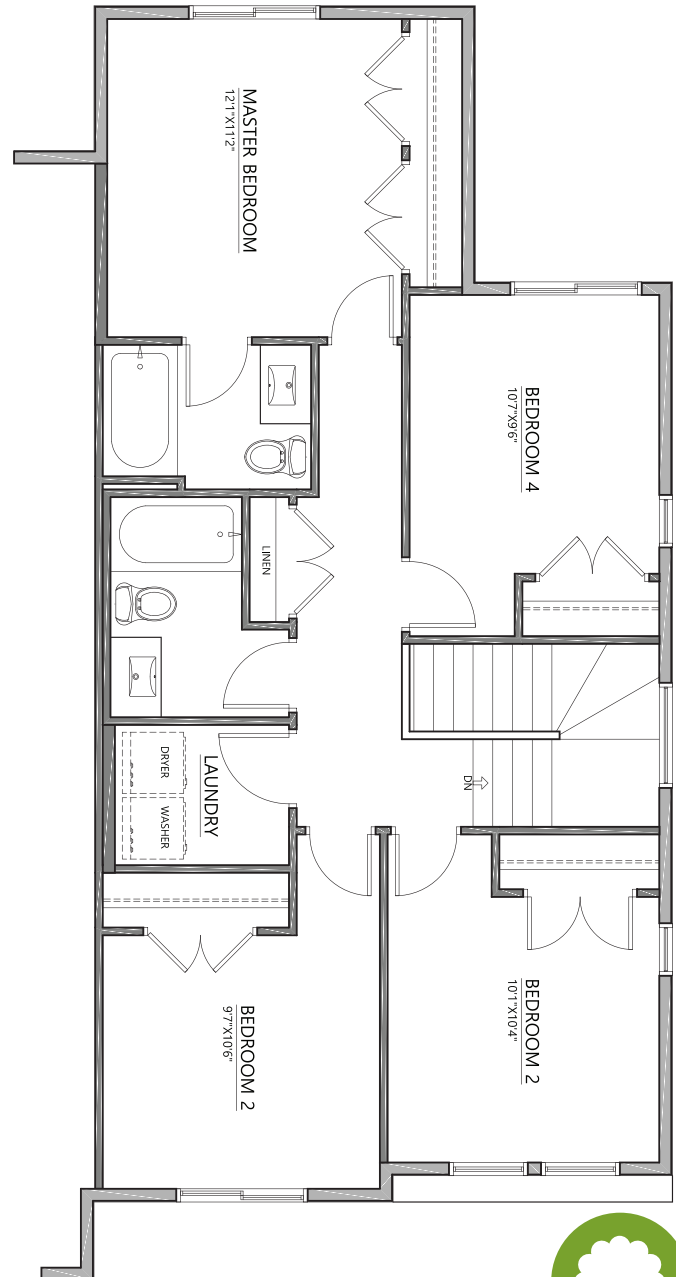

# UPTOWN

Residential

2722 CHOKECHERRY PLACE SW

1773 SQ. FT.

MAIN FLOOR  
922 SQ. FT.

UPPER FLOOR  
851 SQ. FT.

THE ORCHARDS  
at Ellerslie

780-650-1111