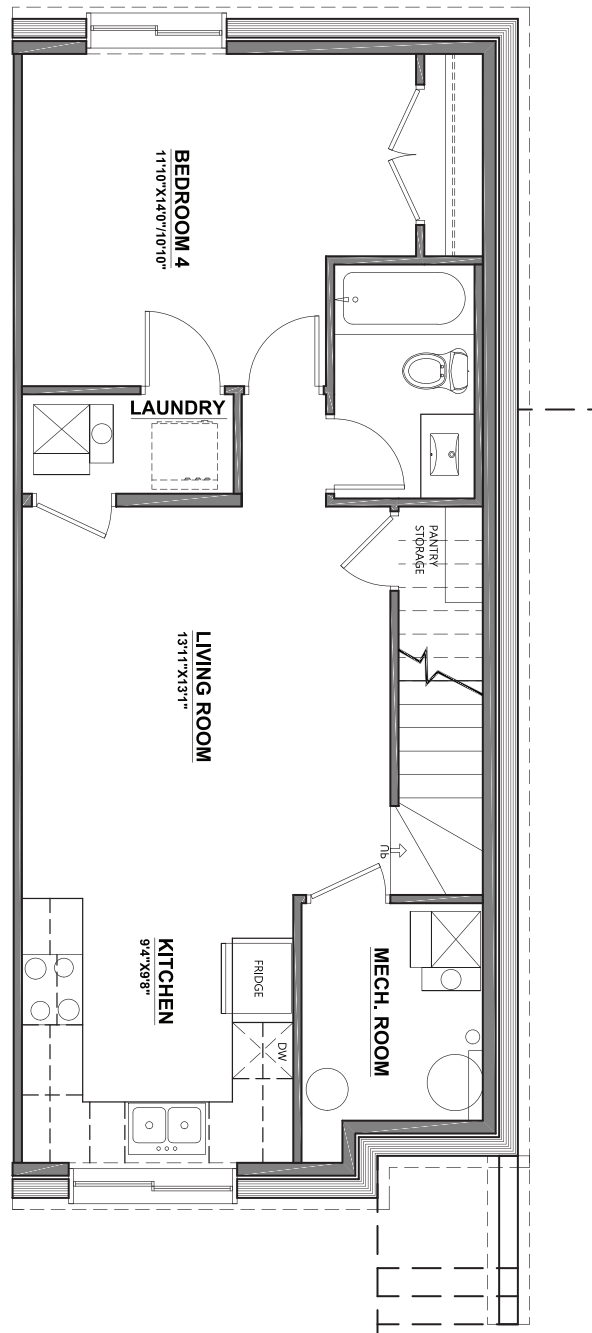

# UPTOWN

Residential

BASEMENT SUITE

2712 CHOKECHERRY PLACE SW

579 SQ. FT.

BASEMENT FLOOR  
579 SQ. FT.

THE ORCHARDS  
at Ellerslie

780-650-1111