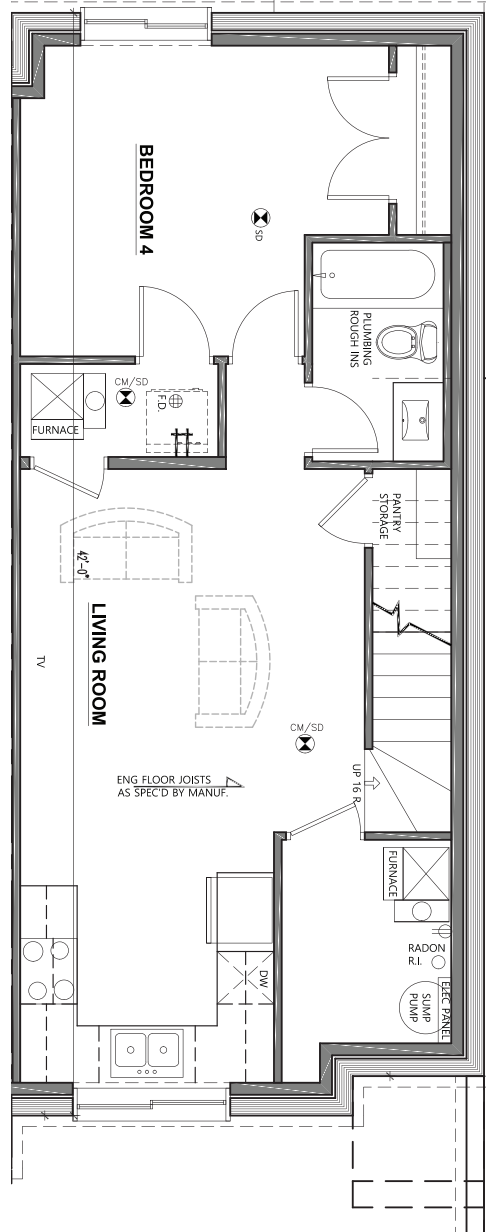

UPTOWN

Residential

BASEMENT SUITE

2718 CHOKECHERRY PLACE SW

579 SQ. FT.

BASEMENT FLOOR
579 SQ. FT.

THE ORCHARDS
at Ellerslie

780-650-1111