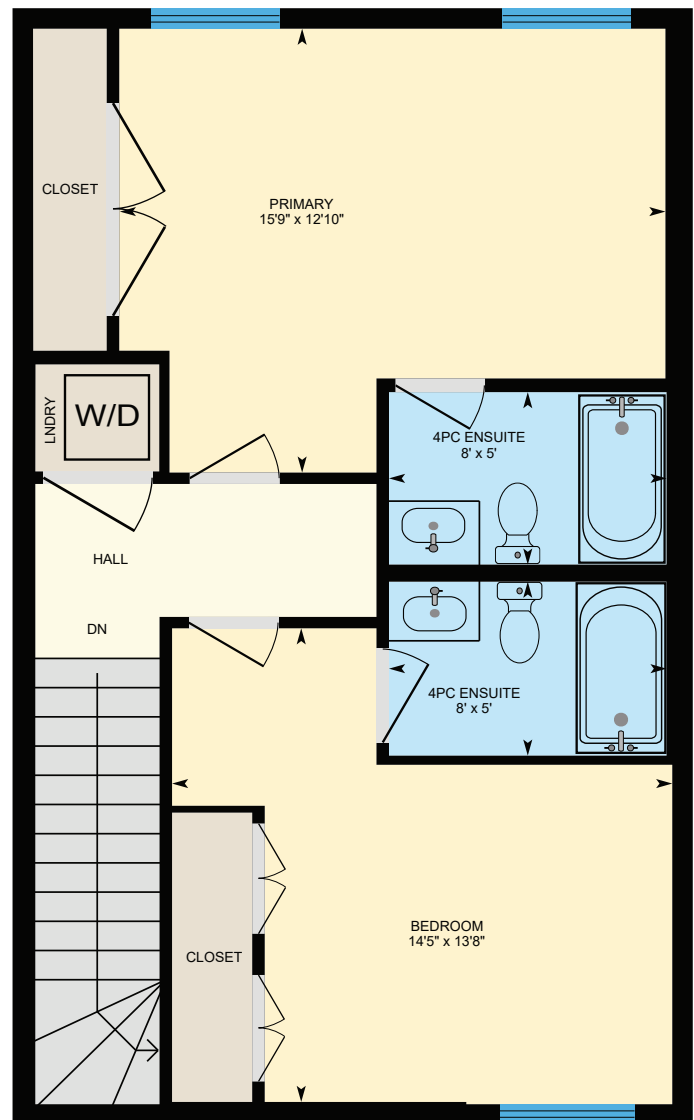

UPTOWN

Residential

UPPER SUITE

#13, 1025 PAISLEY DR SW

1085 SQ. FT.

MAIN FLOOR
520 SQ. FT.

BEDROOM FLOOR
565 SQ. FT.

780-650-1111