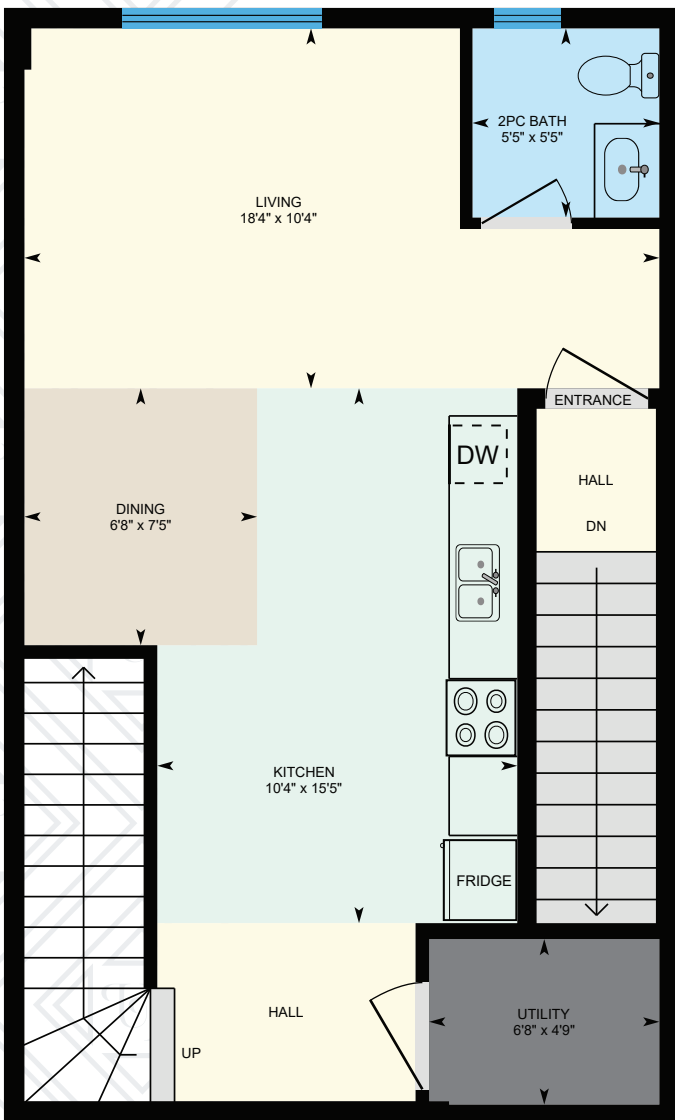

UPTOWN

Residential

UPPER SUITE

#13, 1025 PAISLEY DR SW

1085 SQ. FT.

MAIN FLOOR
520 SQ. FT.

BEDROOM FLOOR
565 SQ. FT.

780-650-1111