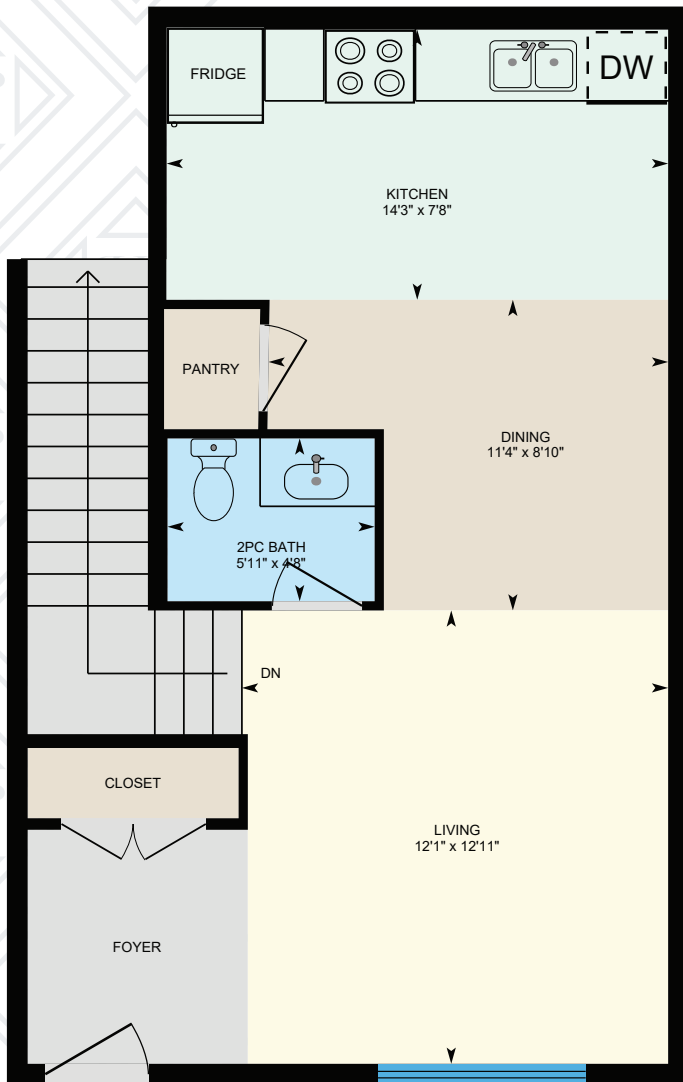

# UPTOWN

Residential

LOWER SUITE

#4, 1025 PAISLEY DR SW

999 SQ. FT.

MAIN FLOOR  
509 SQ. FT.

BEDROOM FLOOR  
490 SQ. FT.

780-650-1111