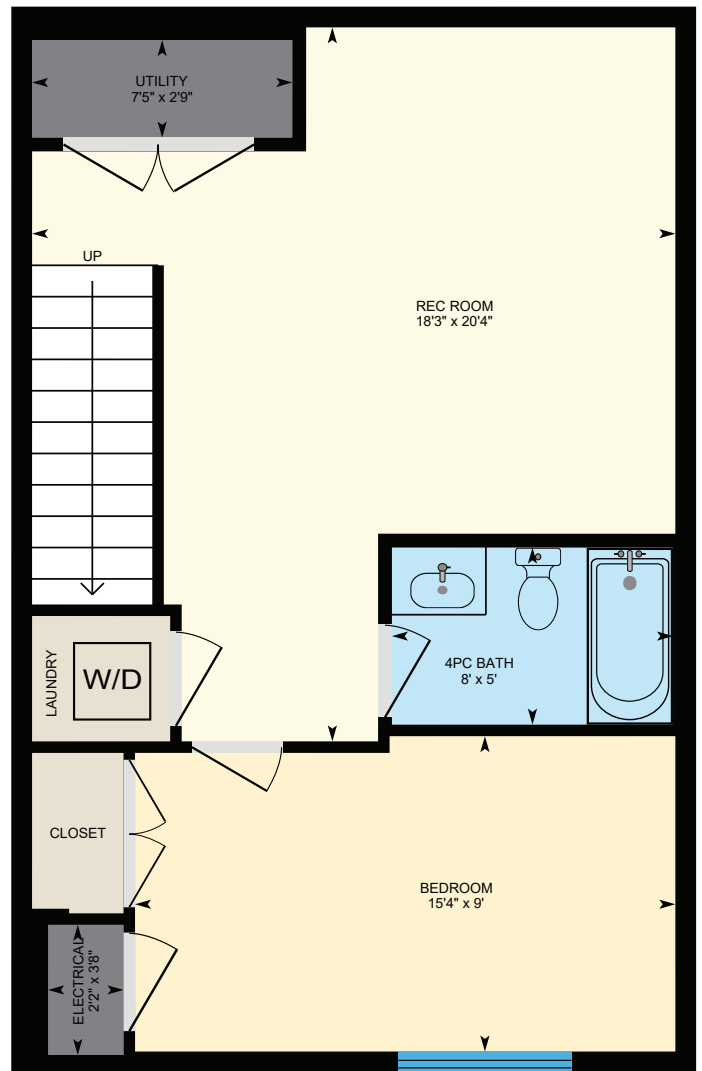

# UPTOWN

Residential

LOWER SUITE

#4, 1025 PAISLEY DR SW

999 SQ. FT.

MAIN FLOOR  
509 SQ. FT.

BEDROOM FLOOR  
490 SQ. FT.

780-650-1111