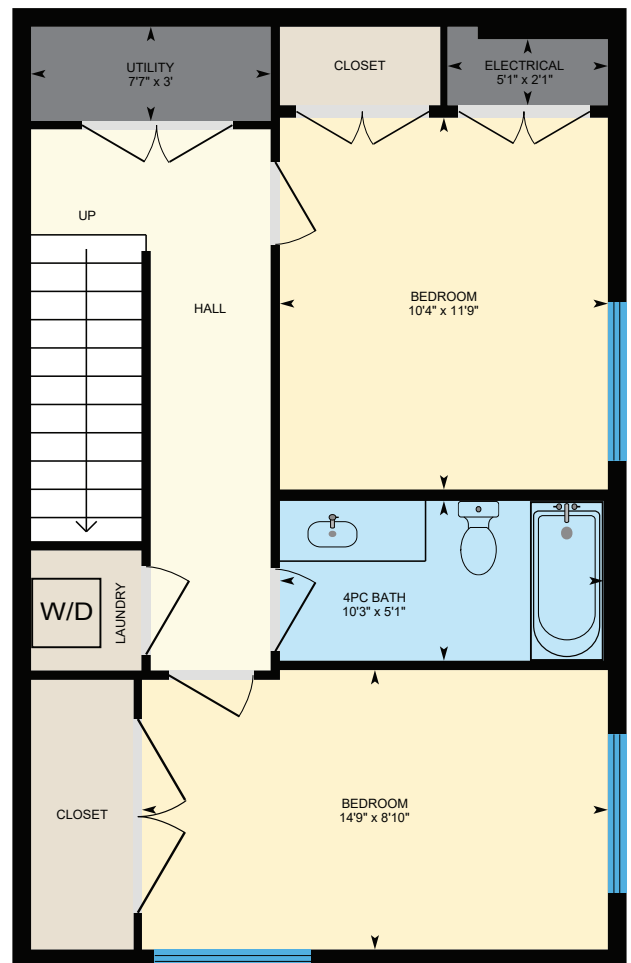

UPTOWN

Residential

LOWER SUITE

#5, 1025 PAISLEY DR SW

983 SQ. FT.

MAIN FLOOR
492 SQ. FT.

BEDROOM FLOOR
491 SQ. FT.

780-650-1111