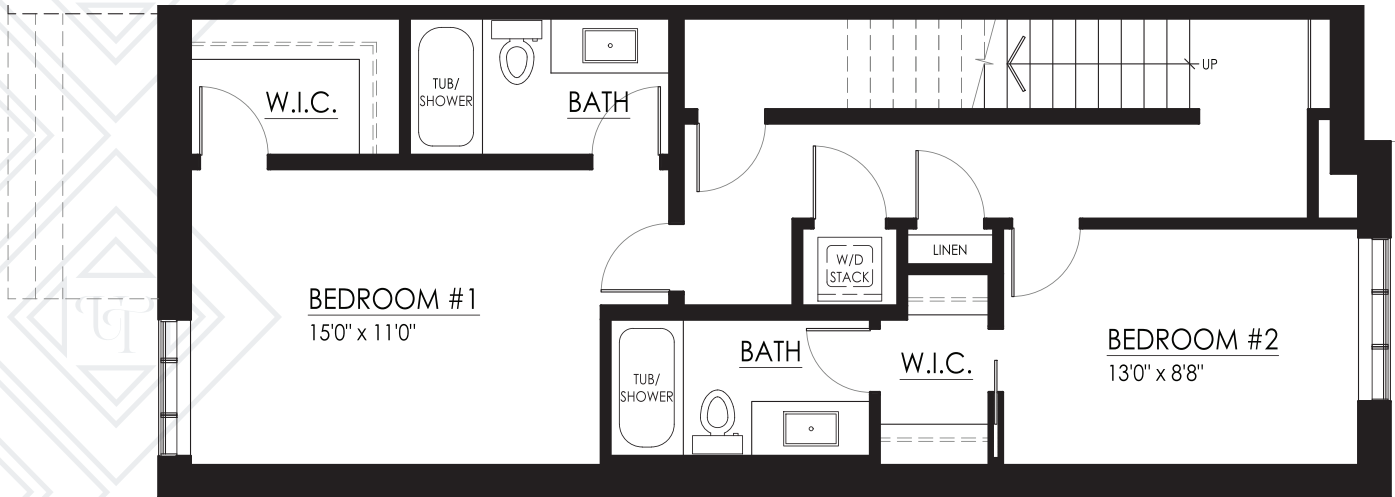

UPTOWN

Residential

LOWER SUITE

545 PATERSON WAY

1377 SQ. FT.

BASEMENT FLOOR
686 SQ. FT.

MAIN FLOOR
691 SQ. FT.

780-650-1111