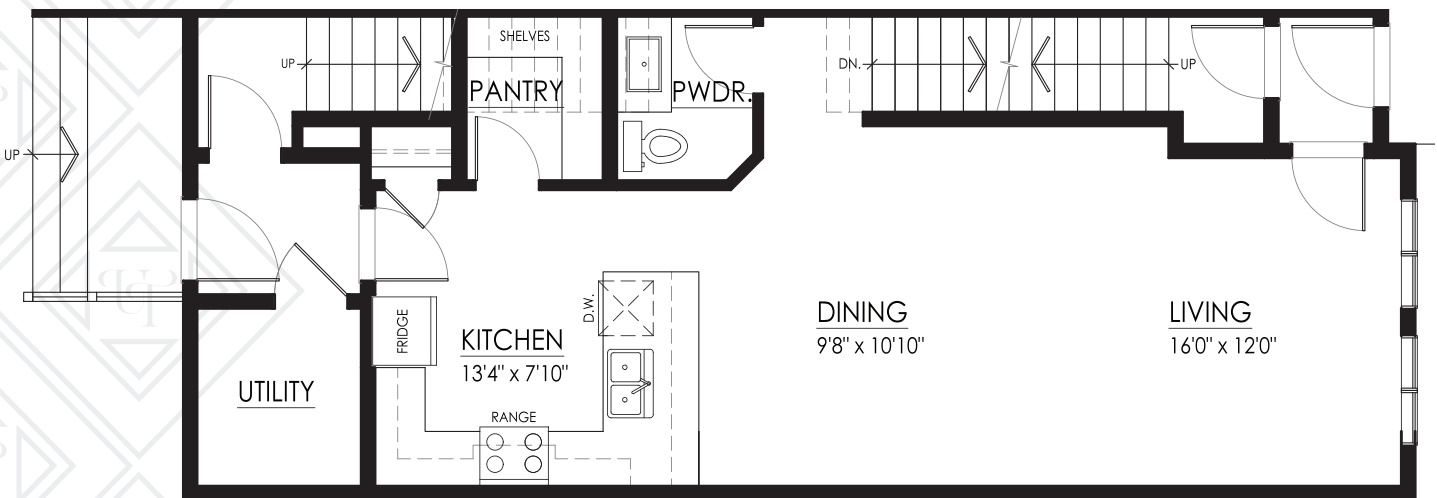

UPTOWN

Residential

LOWER SUITE

545 PATERSON WAY

1377 SQ. FT.

BASEMENT FLOOR
686 SQ. FT.

MAIN FLOOR
691 SQ. FT.

780-650-1111