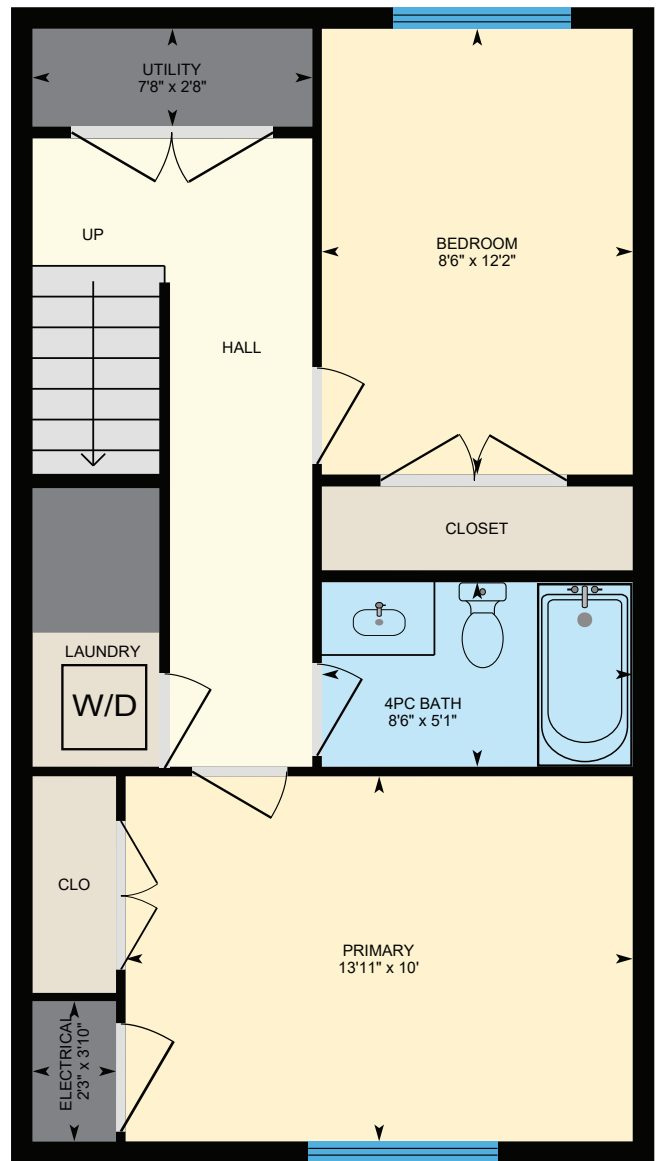

UPTOWN

Residential

LOWER SUITE

#8, 1025 PAISLEY DR SW

993 SQ. FT.

MAIN FLOOR
493 SQ. FT.

BEDROOM FLOOR
500 SQ. FT.

780-650-1111