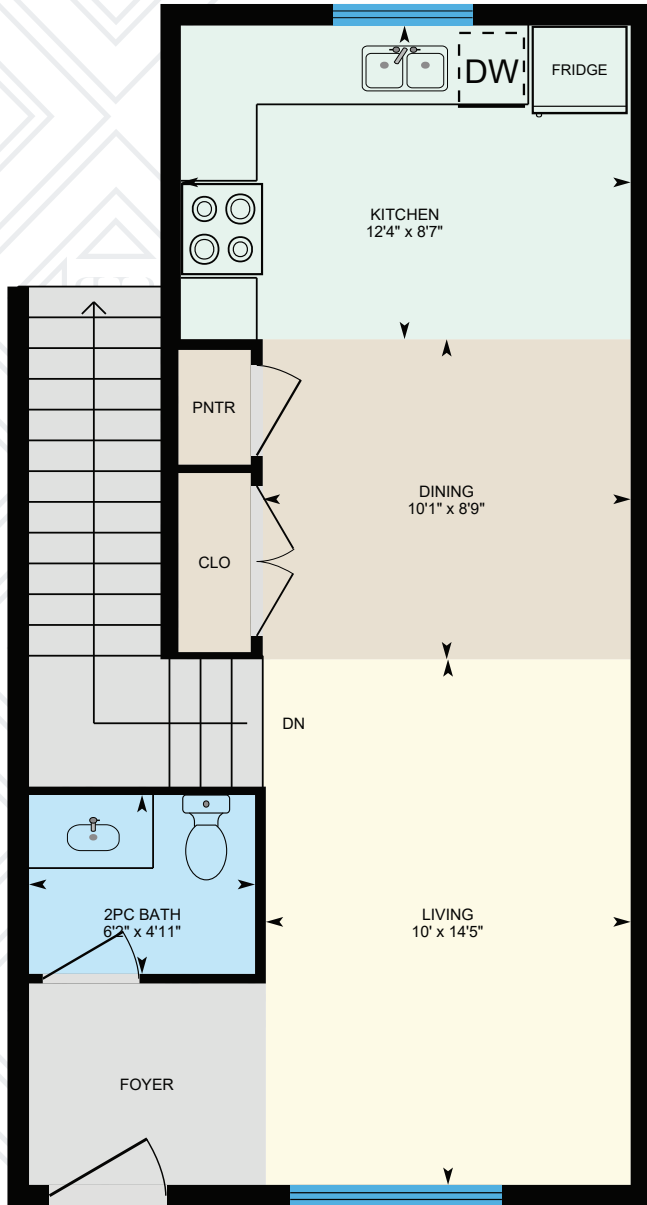

UPTOWN

Residential

LOWER SUITE

#8, 1025 PAISLEY DR SW

993 SQ. FT.

MAIN FLOOR
493 SQ. FT.

BEDROOM FLOOR
500 SQ. FT.

780-650-1111