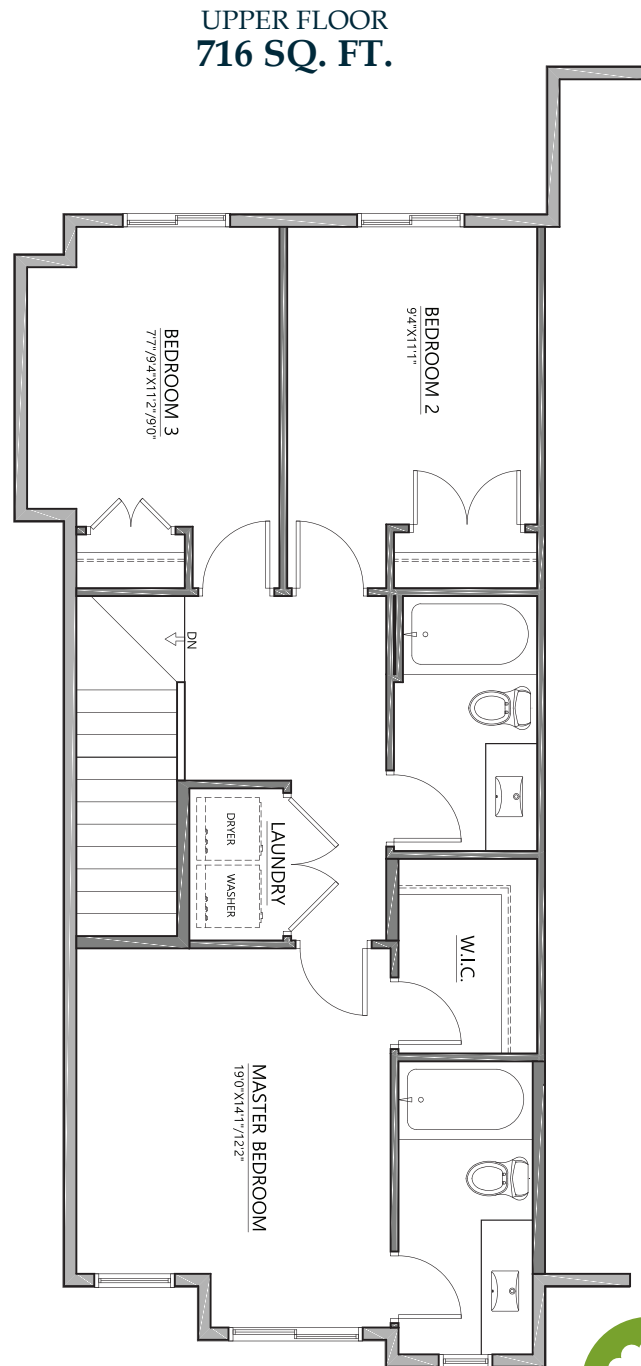

UPTOWN

Residential

2720 CHOKECHERRY PLACE SW

1480 SQ. FT.

THE ORCHARDS
at Ellerslie

780-650-1111

RENT@RENTUPTOWN.CA

RENTUPTOWN.CA