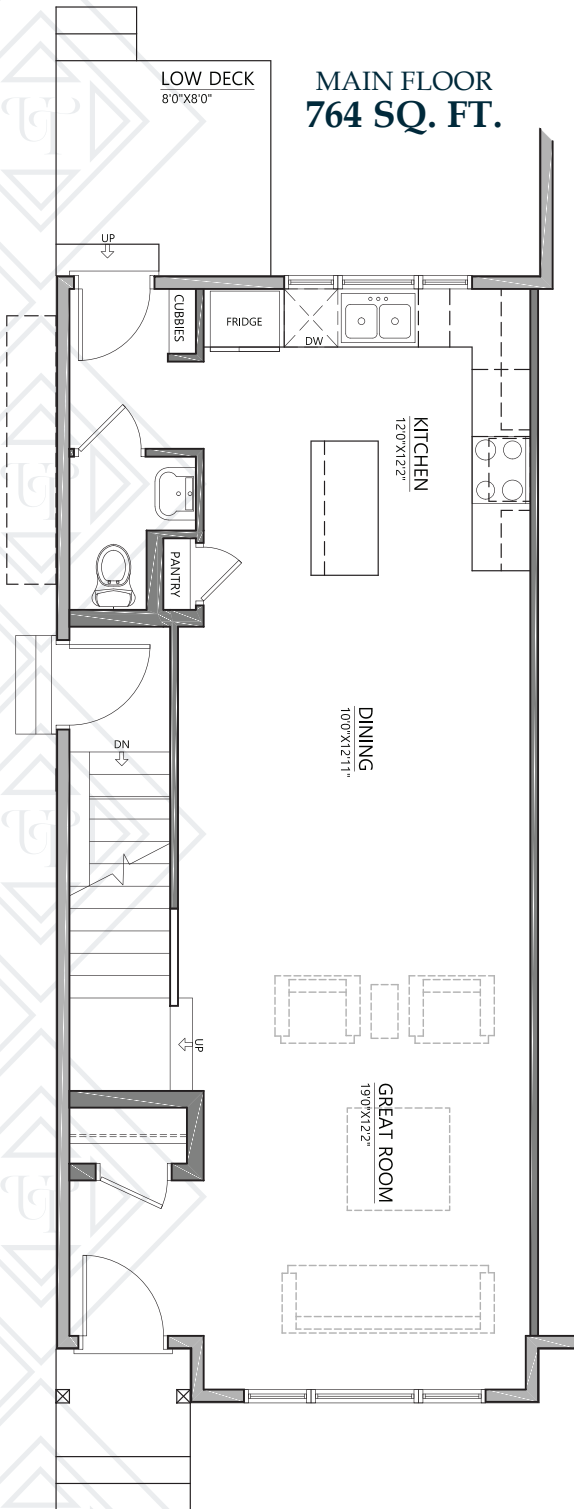

UPTOWN

Residential

2720 CHOKECHERRY PLACE SW

1480 SQ. FT.

THE ORCHARDS
at Ellerslie

780-650-1111

RENT@RENTUPTOWN.CA

RENTUPTOWN.CA