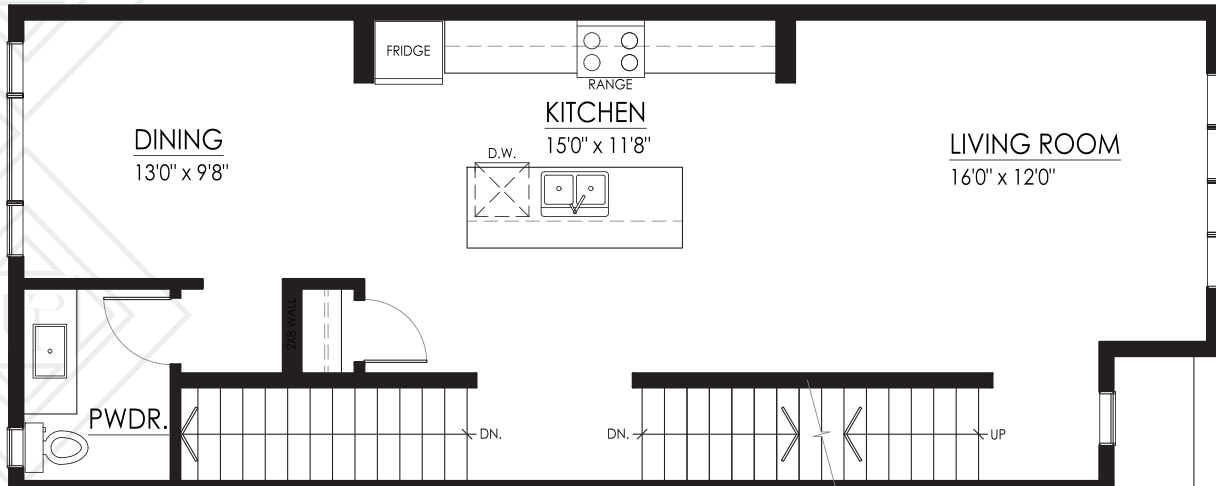

UPTOWN

Residential

UPPER SUITE

547 PATERSON WAY

1546 SQ. FT.

SECOND FLOOR
788 SQ. FT.

THIRD FLOOR
758 SQ. FT.

780-650-1111