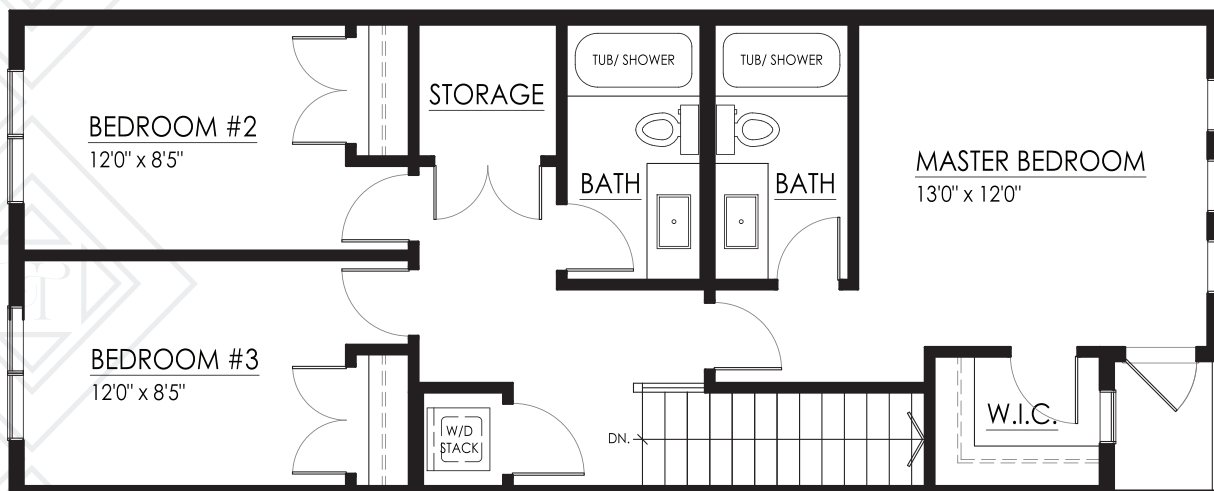

UPTOWN

Residential

UPPER SUITE

547 PATERSON WAY

1546 SQ. FT.

SECOND FLOOR
788 SQ. FT.

THIRD FLOOR
758 SQ. FT.

780-650-1111