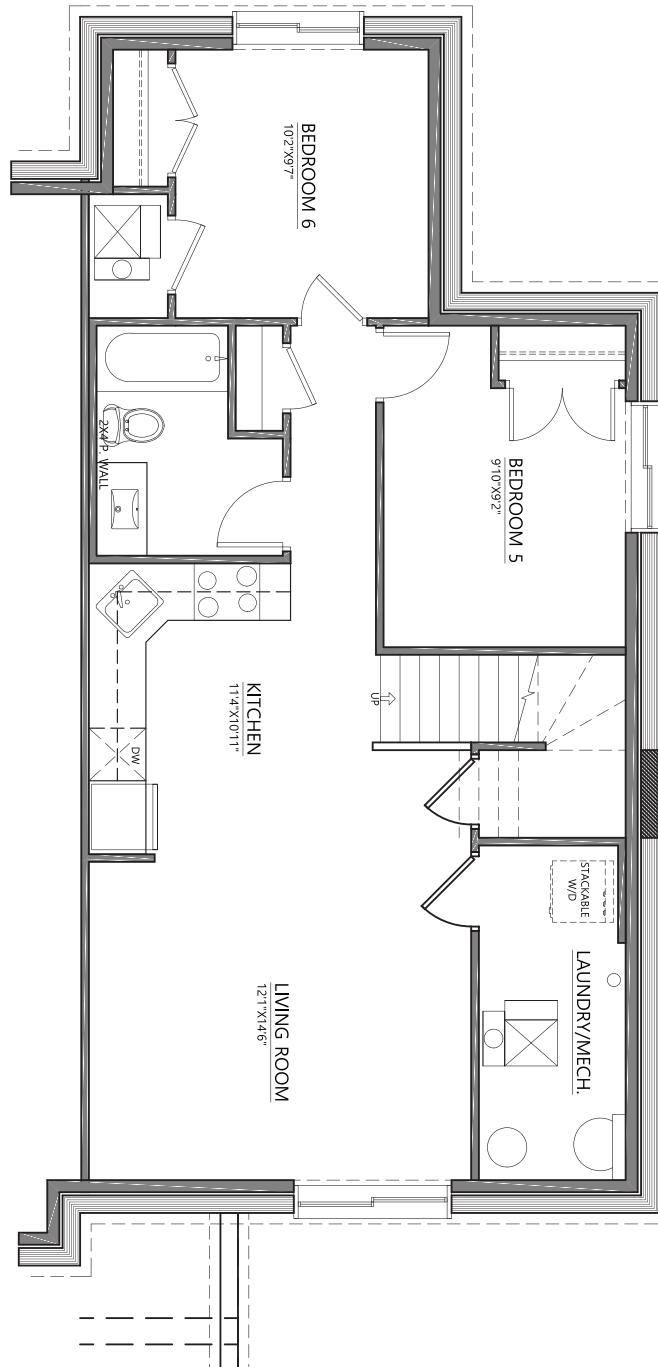

UPTOWN

Residential

BASEMENT SUITE

2722 CHOKECHERRY PLACE SW

711 SQ. FT.

BASEMENT FLOOR
711 SQ. FT.

THE ORCHARDS
at Ellerslie

780-650-1111