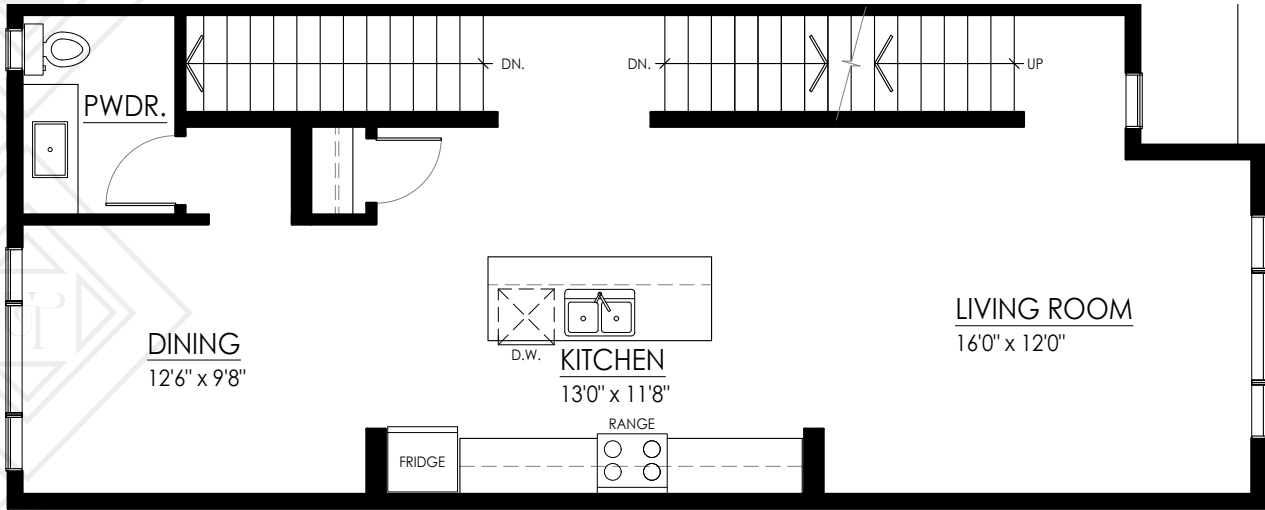

UPTOWN

Residential

UPPER SUITE

557 PATERSON WAY

1539 SQ. FT.

SECOND FLOOR
788 SQ. FT.

THIRD FLOOR
751 SQ. FT.

780-650-1111