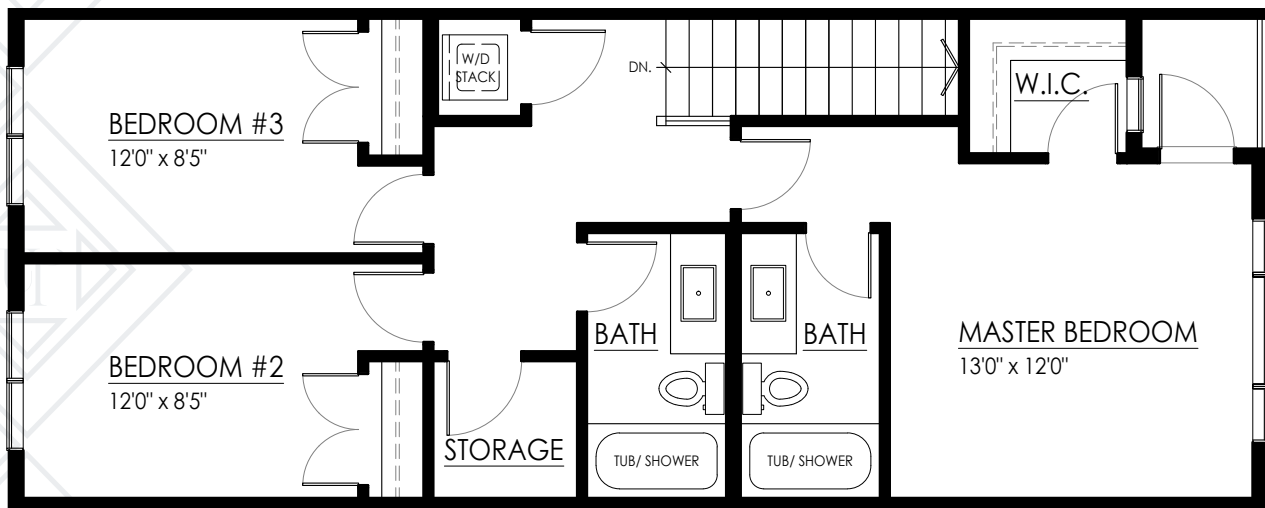

UPTOWN

Residential

UPPER SUITE

557 PATERSON WAY

1539 SQ. FT.

SECOND FLOOR
788 SQ. FT.

THIRD FLOOR
751 SQ. FT.

780-650-1111